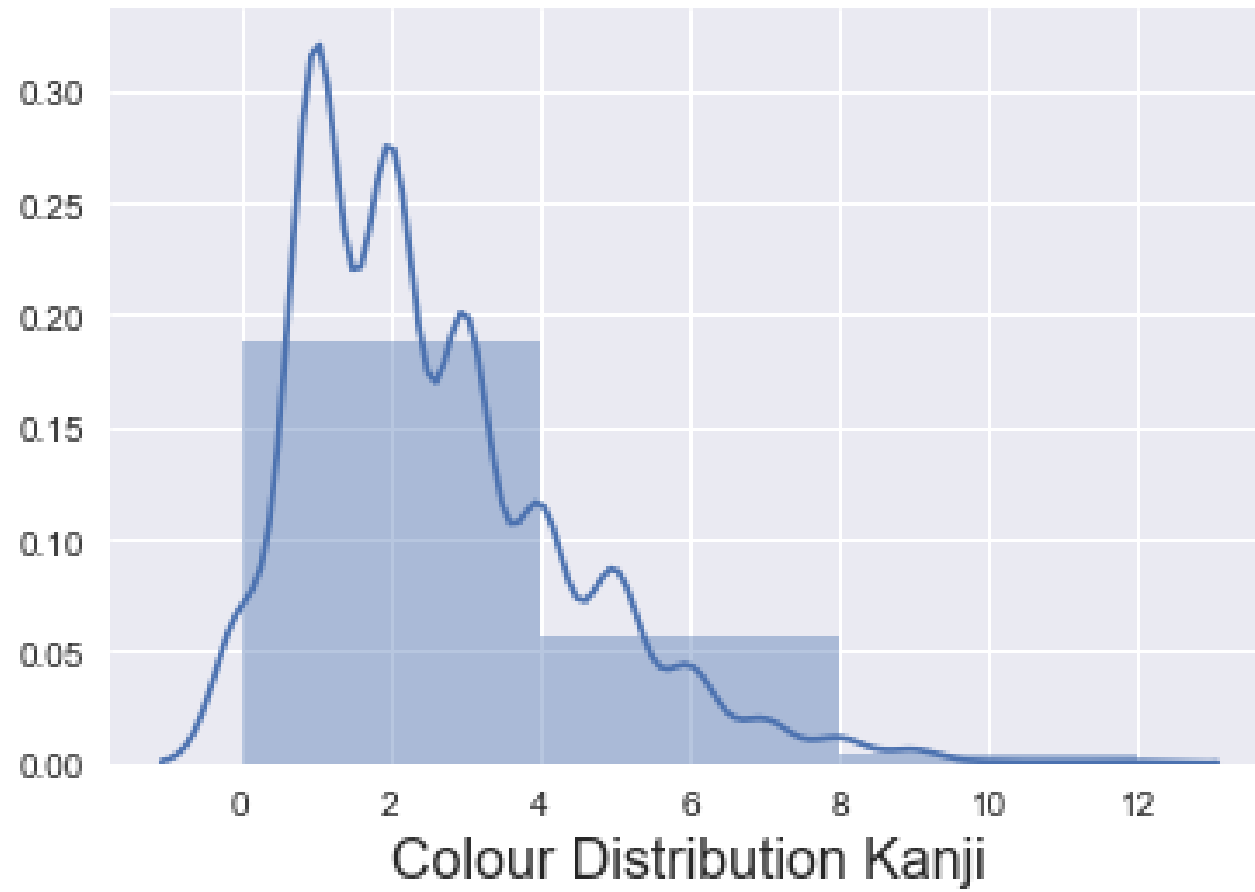

IDEAS. INSIGHT. IMAGINATION.

**Madeline Henson and
Taimur Iftikhar**

**Perception Is
Reality?**

A

“...a sense triggers another sense, at the same time” -

vocabulary.com

Alphabet	Color Seen
A	Red
B	Blue

Dataset by Daisuke Hamada, Hiroki Yamamoto, and Jun Saik

Complexity changes things...

Colours seen: 1

Colours seen: 6

THANK YOU!