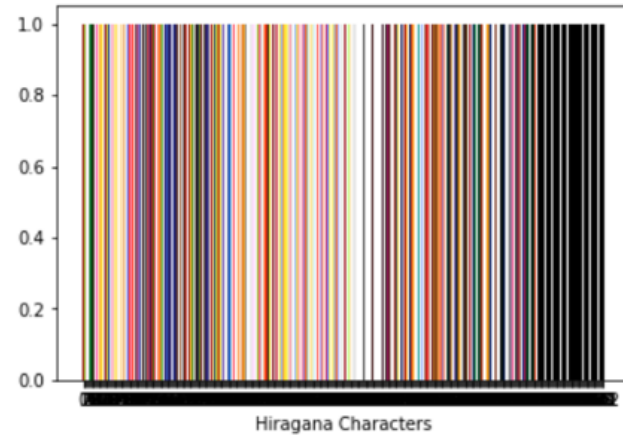

IDEAS. INSIGHT. IMAGINATION.

**Madeline Henson and
Taimur Iftikhar**

**Perception Is
Reality?**

A

“...a sense triggers another sense, at the same time” -

vocabulary.com

Alphabet	Color Seen
A	Red
B	Blue

Dataset by Daisuke Hamada, Hiroki Yamamoto, and Jun Saik

Complexity changes things...

Colours seen: 1

Colours seen: 6

THANK YOU!